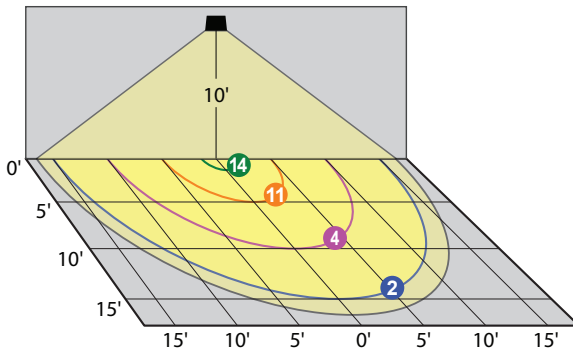

ORDERING INFORMATION

CATALOG #	DESCRIPTION	WATTS	VOLTS	CCT
WLCFC27LED	27W LED Wall Light	27	120-277	4500K

OPTIONS

ADD SUFFIX #	DESCRIPTION
PC	120V Photocontrol
PM	208-277V Photocontrol

GLARE FREE: More usable light output is produced while eliminating glare and offensive light.

FAMILIAR DESIGN: Combines familiar design with high performance LED technology allowing for easy conversion.

PHOTOMETRICS

DIMENSIONS AND SPECIFICATIONS

Overall Height: 8.5"
Overall Width: 8.75"

Depth: 9.25"