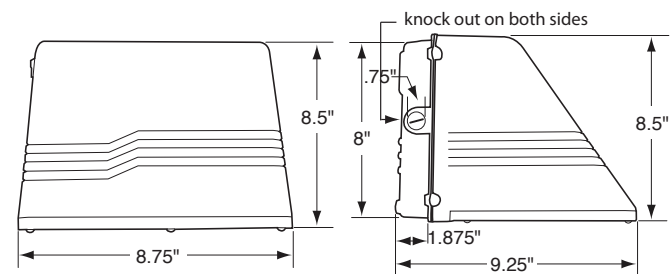

FAMILIAR DESIGN: Combines familiar design with high performance LED technology allowing for easy conversion.

PHOTOMETRICS

DIMENSIONS AND SPECIFICATIONS

Overall Height: 8.5"
Overall Width: 8.75"

Depth: 9.25"